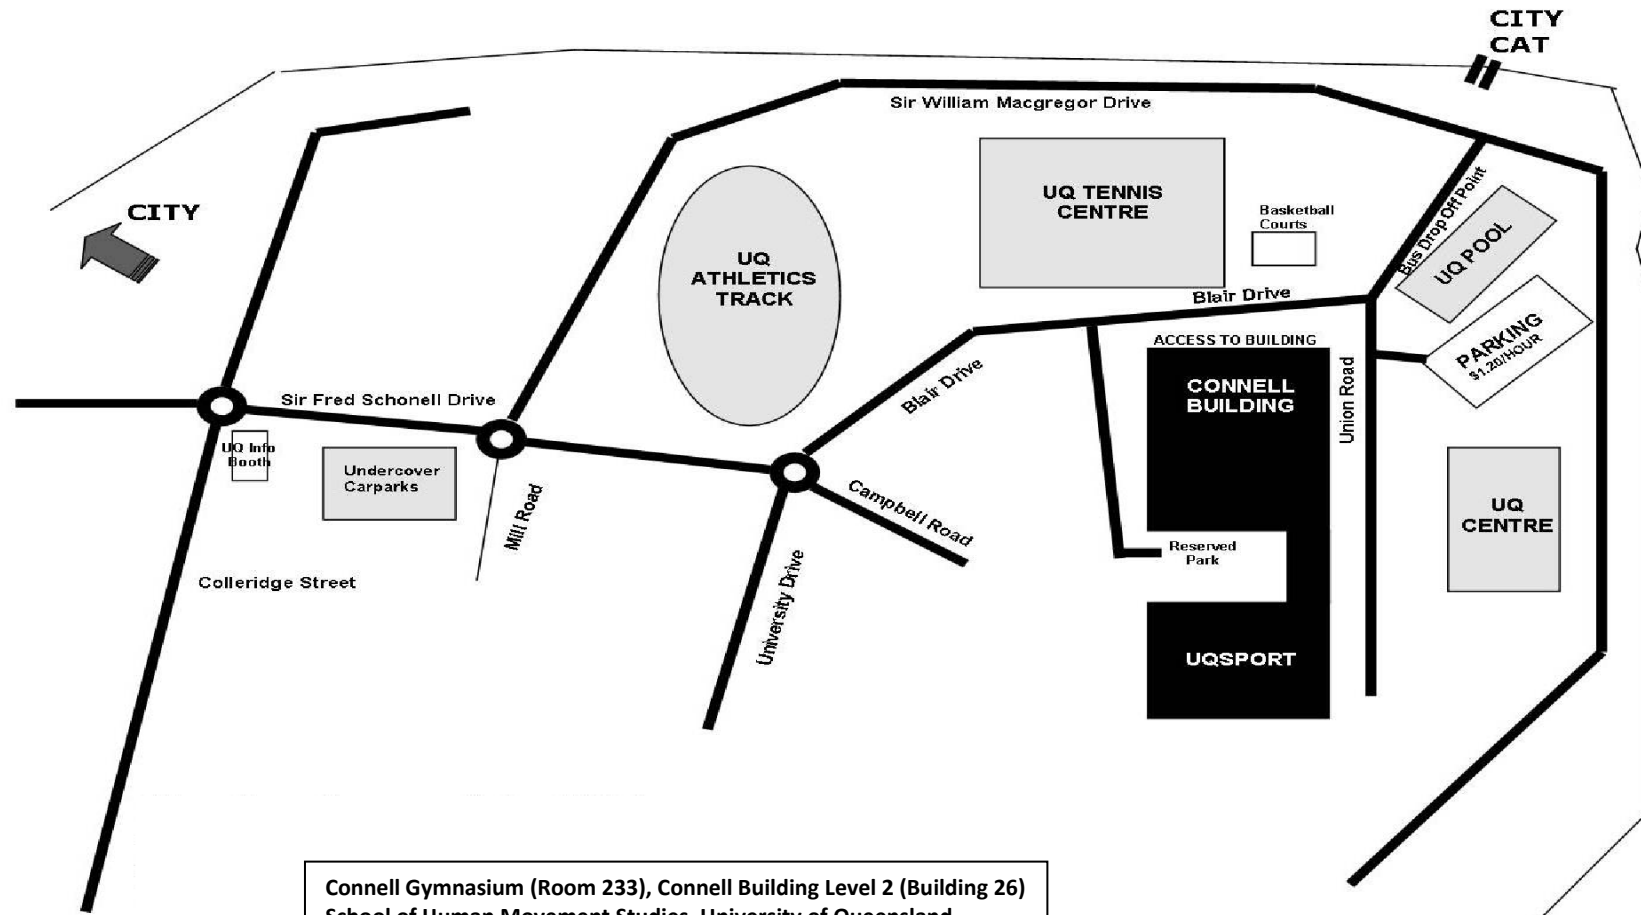

MotorActive

MOTOR ACTIVE LOCATION MAP: see black shaded area

Connell Gymnasium (Room 233), Connell Building Level 2 (Building 26)
School of Human Movement Studies, University of Queensland
Corner of Blair Drive and Union Road
St Lucia 4067